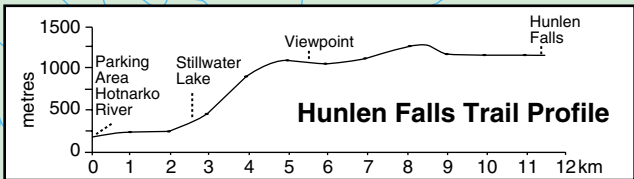

# Hunlen Falls - Turner Lake Chain Tweedsmuir Provincial Park

LEGEND	
	Camping
	Canoeing
	Wilderness Camping
	Picnic Area
	Portage
	T.W.C. Cabin (For Rent)
	Hiking
	Parking
	Viewing
	Sani-Station
	Glacier
	Route (unmarked)
	Trail
	Park Boundary