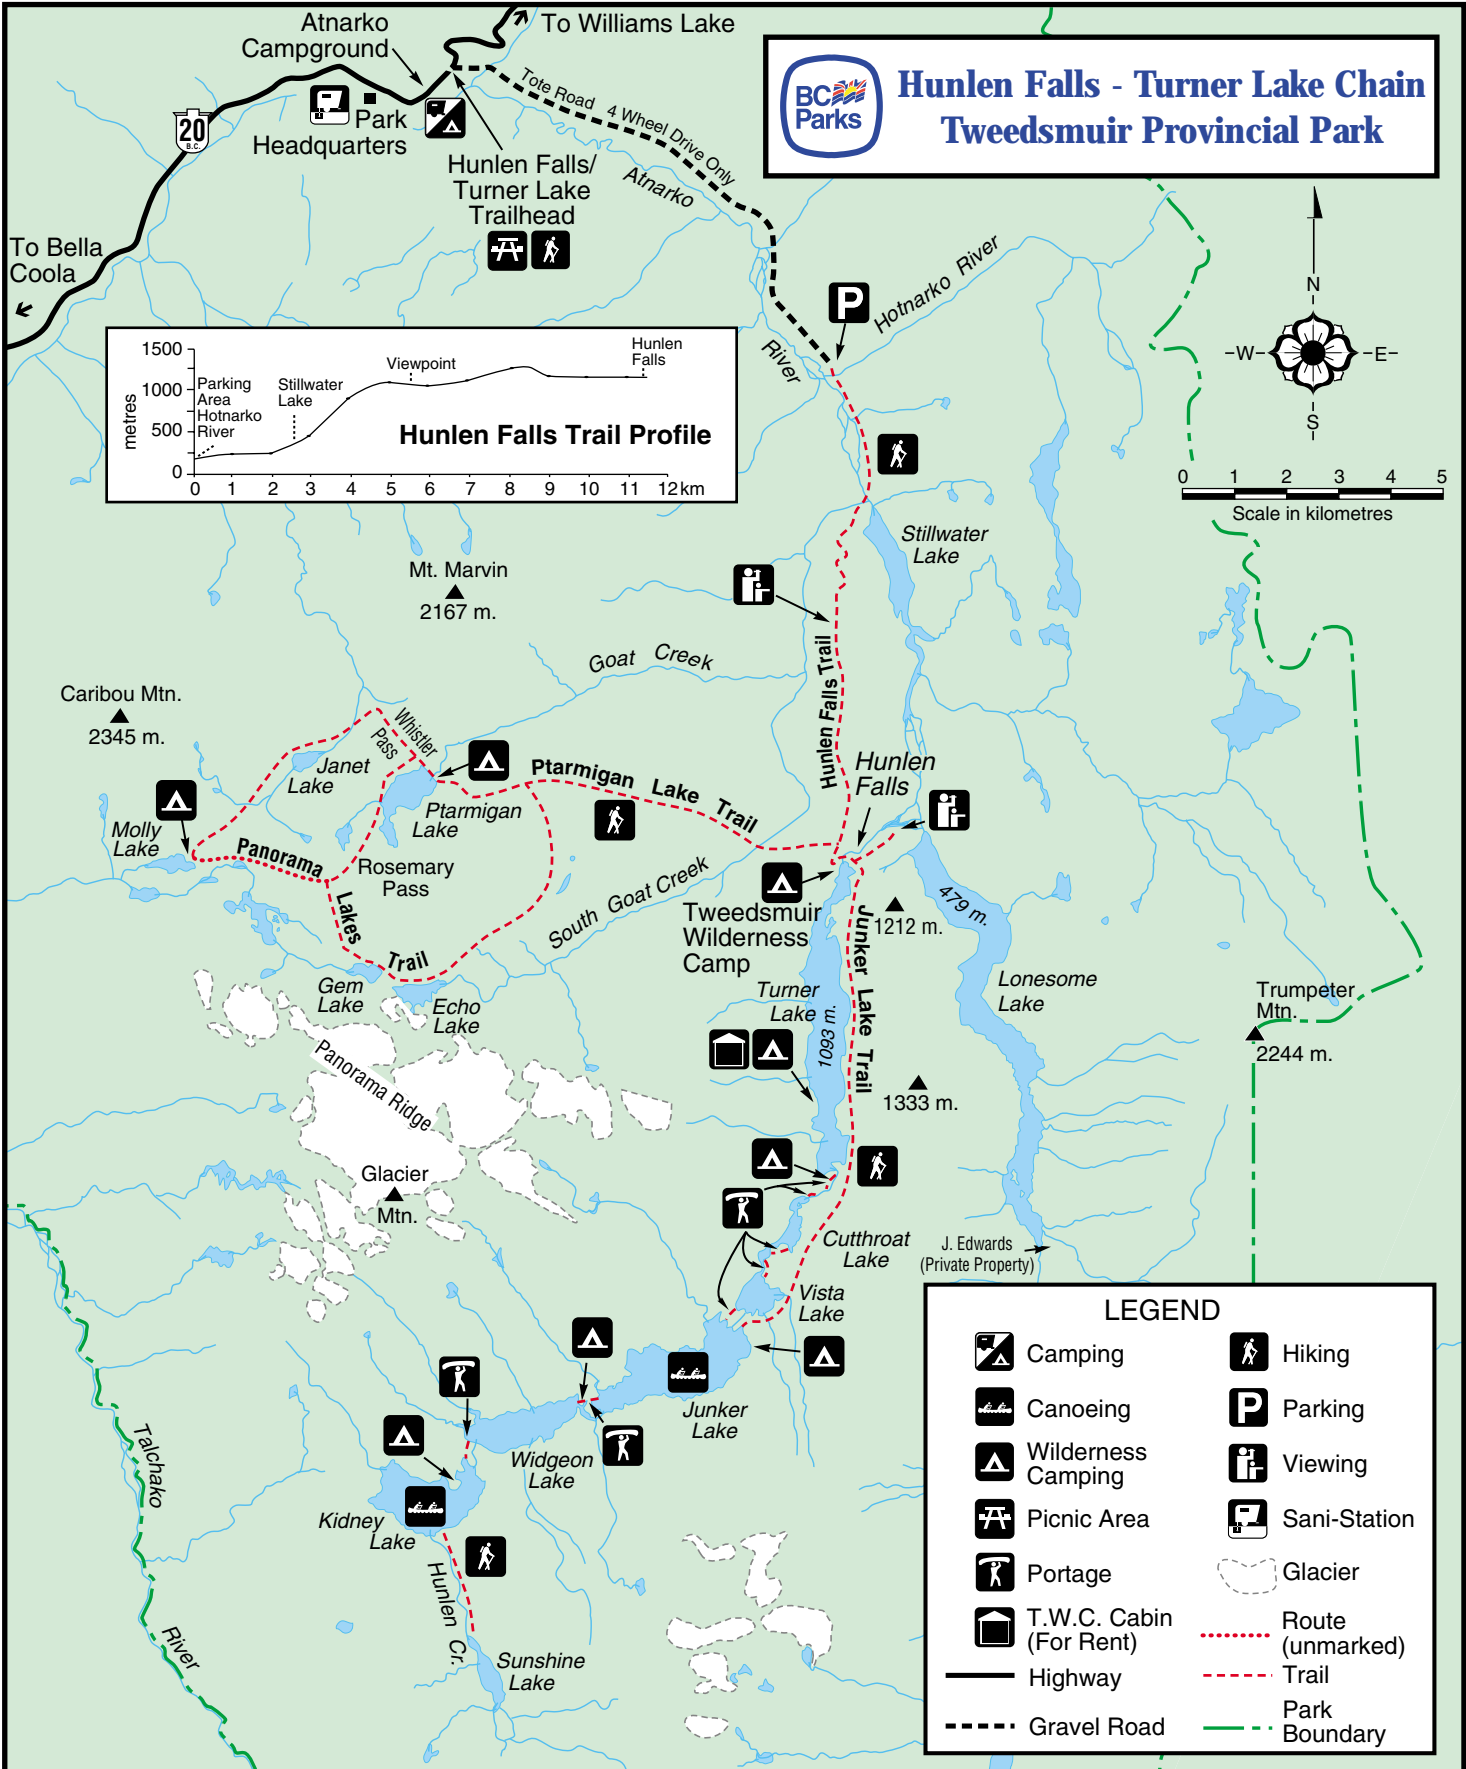

# Hunlen Falls - Turner Lake Chain Tweedsmuir Provincial Park

LEGEND	
	Camping
	Canoeing
	Wilderness Camping
	Picnic Area
	Portage
	T.W.C. Cabin (For Rent)
	Hiking
	Parking
	Viewing
	Sani-Station
	Glacier
	Route (unmarked)
	Trail
	Park Boundary